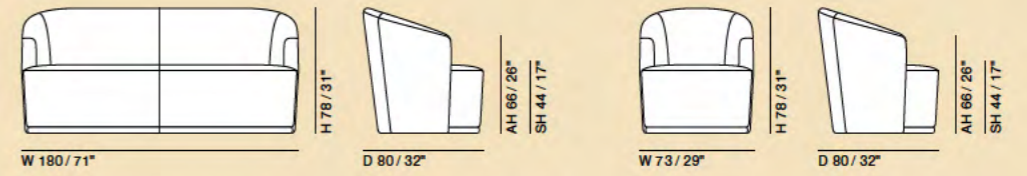

# Fred

Fred Lounge Chair 043 P – Denver Coffee Table 085

Fred Sofa 043 D – Seattle Coffee Table 089

Fred Lounge Chair 043 P – Oslo Coffee Table 086

technical data

Fred 043 D

Fred 043 P

collection