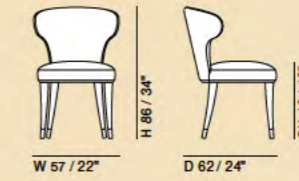

# Camelia

Camelia Wing Chair 051 PA – Denver Coffee Table 085

Camelia Lounge Chair 051 P – Denver Coffee Table 085

Camelia Barstool 051 SG

Camelia Armchair 051 PO, Camelia Lounge Chair 051 P, Camelia Wing Chair 051 PA

Camelia Dining Chair 051 S, Camelia Barstool 051 SG, Camelia Sofa 051 D

Camelia Barstool 051 SG – Orlando Table 081

technical data

Camelia 051 D

Camelia 051 PA

Camelia 051 P

Camelia 051 PO

Camelia 051 S