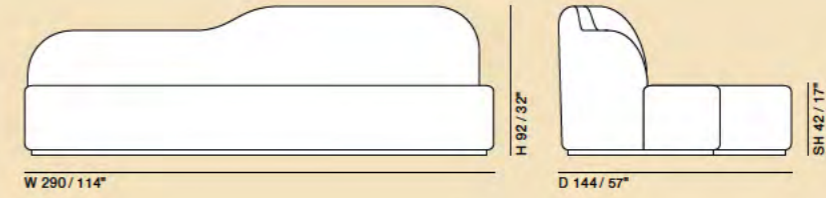

technical data

Oliver 044 D