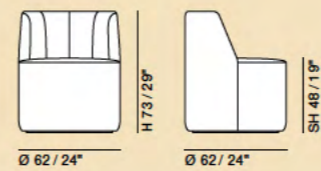

# Carrie

Carrie Swivel Chair 056 PG – Oslo Coffee Table 086

*technical data*

*collection*

Ø 62 / 24"

Ø 62 / 24"

Carrie 056 PG

Carrie 056 PG