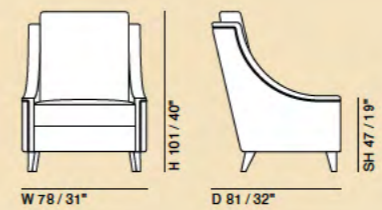

# Victoria

Victoria Lounge Chair 019 P – Oslo Coffee Table 086

*technical data*

*collection*

Victoria 019 P

Victoria 019 P

Un profilo di indiscutibile fascino ed eccellenza, con tocchi di design contemporaneo, comfort e innovazione. / A profile of unquestionable charm and excellence, with touches of contemporary design, comfort and cutting-edge style.