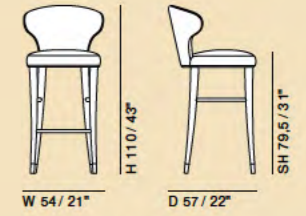

# Camelia

Camelia Wing Chair 051 PA – Denver Coffee Table 085

Camelia Lounge Chair 051 P – Denver Coffee Table 085

Camelia Barstool 051 SG

Camelia Armchair 051 PO, Camelia Lounge Chair 051 P, Camelia Wing Chair 051 PA

Camelia Dining Chair 051 S, Camelia Barstool 051 SG, Camelia Sofa 051 D

Camelia Barstool 051 SG – Orlando Table 081

technical data

Camelia 051 D

Camelia 051 PA

Camelia 051 P

Camelia 051 PO

Camelia 051 S