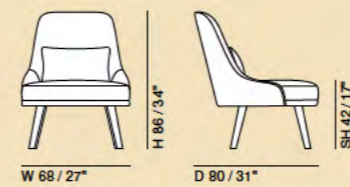

technical data

collection

Zoe 069 P